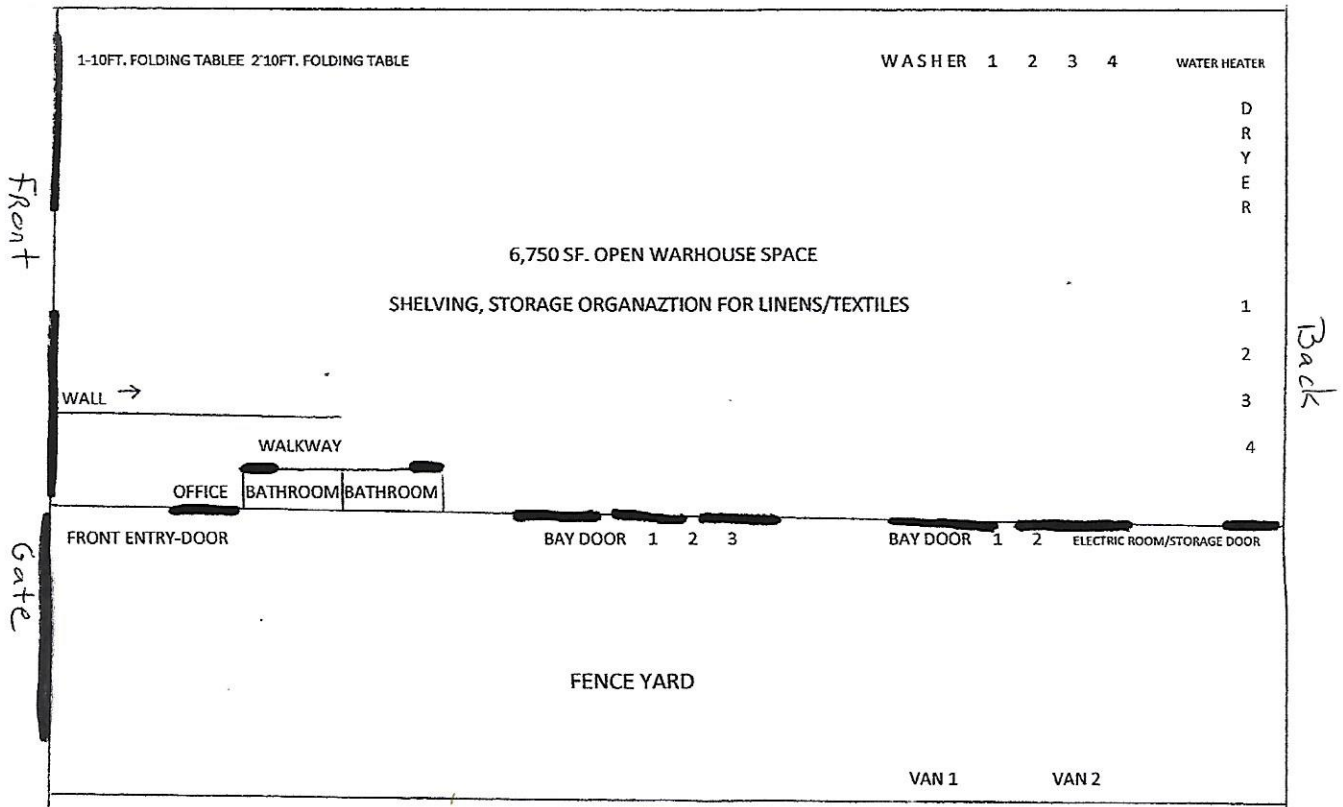

SITE PLAN

PC EXHIBIT B

Clinton Ave

SITE PLAN 425 CLINTON AVE. ROSEVILLE, CA 95678

LOCATE & IDENTIFY-SHOW CONFIGURATION

ALL POWER SOURCE IS EXISTING, NO STRUCTIONAL CHANGE

EQUIPMENT

WASHER: FOUR- 75LB. ELECTROLUX WASHERS MODEL # W5300H. Extremely low water & energy consumption.

DRYER: FOUR- 83LB. ELECTROLUX DRYERS MODEL # T-5675.

WATER HEATER: ONE-100 GALLON WATER HEATER