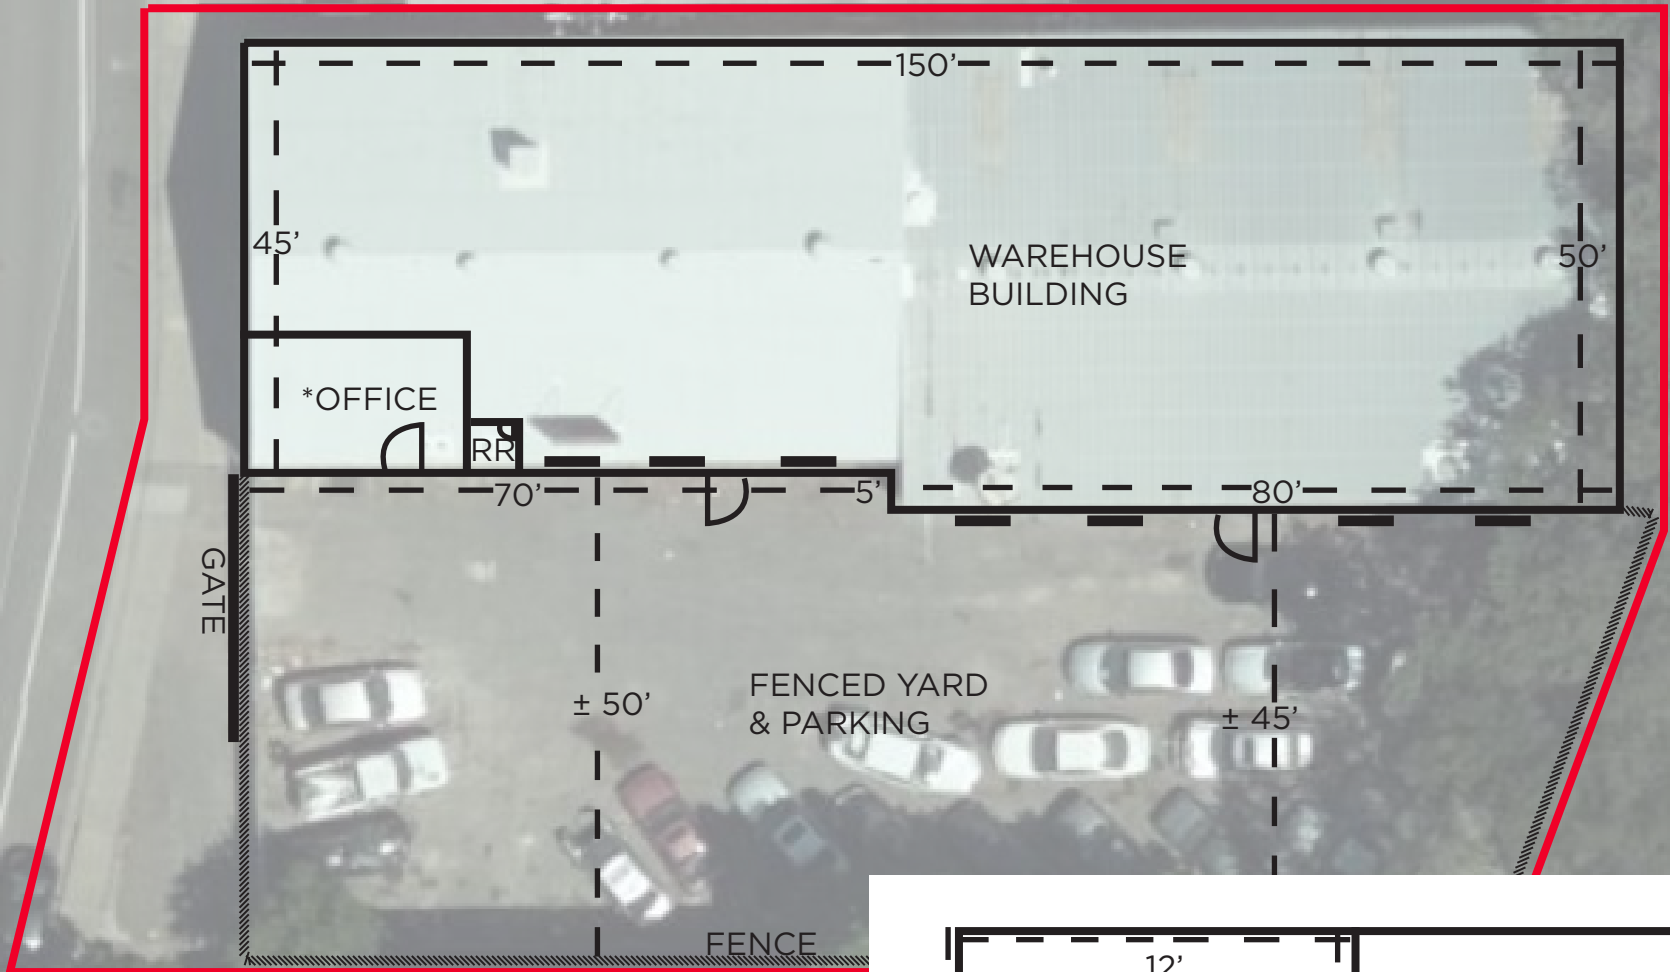

SITE PLAN

PC EXHIBIT B

Clinton Ave

SITE PLAN 425 CLINTON AVE. ROSEVILLE, CA 95678

LOCATE & IDENTIFY-SHOW CONFIGURATION

ALL POWER SOURCE IS EXISTING, NO STRUCTIONAL CHANGE

EQUIPMENT

WASHER: FOUR- 75LB. ELECTROLUX WASHERS MODEL # W5300H. Extremely low water & energy consumption.

DRYER: FOUR- 83LB. ELECTROLUX DRYERS MODEL # T-5675.

WATER HEATER: ONE-100 GALLON WATER HEATER