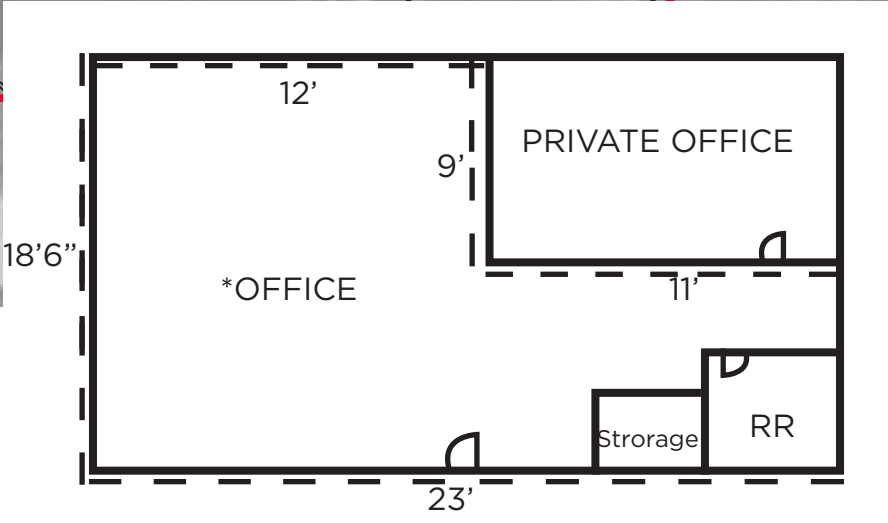

SITE PLAN

PC EXHIBIT B

Clinton Ave

SITE PLAN 425 CLINTON AVE. ROSEVILLE, CA 95678

LOCATE & IDENTIFY-SHOW CONFIGURATION

ALL POWER SOURCE IS EXISTING, NO STRUCTIONAL CHANGE

EQUIPMENT

WASHER: FOUR- 75LB. ELECTROLUX WASHERS MODEL # W5300H. Extremely low water & energy consumption.

DRYER: FOUR- 83LB. ELECTROLUX DRYERS MODEL # T-5675.

WATER HEATER: ONE-100 GALLON WATER HEATER